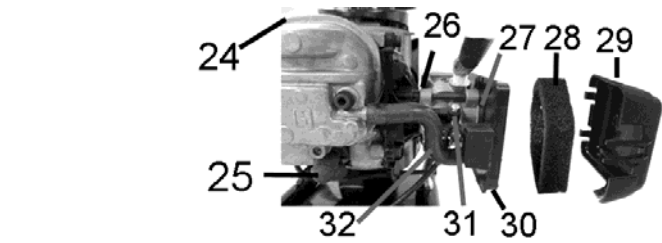

PRO4 Lite™ ICE DRILL PARTS LIST

REF. #	PART #	DESCRIPTION	#USED
1	4451	Recoil Handle	1
"	4180	Mitten Grip Recoil Handle	1
2	4449	Recoil Assembly	1
3	4450	Recoil Starter Cup	1
4	4452	Yellow Engine Shroud	1
5	4323	On-Off Switch	1
6	4271	Black Propane Regulator Vinyl Cap	1
7	4423	Propane Delivery System	1
8	4170	Machine Screw for Cushioned Handles	1
9	4048	Throttle Control Assembly (lever and cable)	1
10	4426	Cushion Handle & Cradle Assy (Throttle Side)	1
11	2627	Propane Tank Spring Clamp	1
12	4458	Ignition Coil	1
13	3722	Handle Plate	2
14	4420	Muffler	1
15	4456	Muffler Cover	1
16	4348	Oil-Fill Dipstick with O-Ring	1
17	4424	Cushion Wing Handle	1
18	4460	Crankcase Cover	1
24	4522	Valve Cover Gasket	1
25	4444	Spark Plug	1
26	4325	Carburetor Gasket	1
27	4321	Air Cleaner Gasket	1
28	4338	Foam Air Filter Element	1
29	4337	Outside Air Cleaner Cover	1
30	4339	Inside Air Cleaner Cover	1
31	4263	Carburetor	1
32	4511	Breather Tube	1
	4473	Engine Hardware Kit (Includes Muffler Bolts)	
50	4049	Set Screw	1
51	2768	Clutch Washer	1
52	2383	Clutch Driver	1
53	3681	Clutch Drum & Pinion Assembly	1
54	3973	Engine Adaptor	1
55	4053	Sockethead Capscrew	4
56	2336	Locknut	7
57	3228	Hex Capscrew	1
58	1689	Flat Washer	11
59	3720	Upper Gear Case Assembly	1
60	1670	Flat Washer	1
61	3634	Teflon® Washer	1
62	3707	Main Gear & Shaft Assembly	1
63	3721	Lower Gear Case Assembly	1
64	3351	Hex Capscrew	4
65	1683	Hex Capscrew	1
66	1119	Lock Washer	5
67	1996	Hex Capscrew	4
75	3996	Replacement E-Z Connect™ Collar w/ Pin	1
76	3730-XT	6" XT Drill Assembly	1
"	2952	8" XT Drill Assembly	1
77	2355	Hex Capscrew	2
78	3536	6" Ripper Blade	1
"	3538	8" Ripper Blade	1
79	3301	6" Blade Protector	1
"	2120	8" Easy Snap™ Blade Protector	1