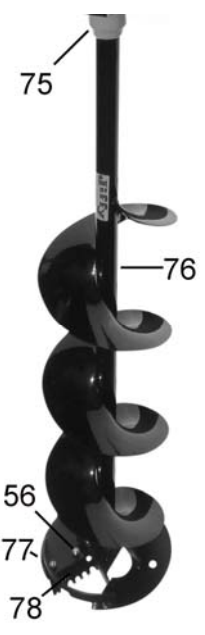

PRO4 Lite™ ICE DRILL PARTS LIST

REF. #	PART #	DESCRIPTION	#USED
1	4451	Recoil Handle	1
"	4180	Mitten Grip Recoil Handle	1
2	4449	Recoil Assembly	1
3	4450	Recoil Starter Cup	1
4	4452	Yellow Engine Shroud	1
5	4323	On-Off Switch	1
6	4271	Black Propane Regulator Vinyl Cap	1
7	4423	Propane Delivery System	1
8	4170	Machine Screw for Cushioned Handles	1
9	4048	Throttle Control Assembly (lever and cable)	1
10	4426	Cushion Handle & Cradle Assy (Throttle Side)	1
11	2627	Propane Tank Spring Clamp	1
12	4458	Ignition Coil	1
13	3722	Handle Plate	2
14	4420	Muffler	1
15	4456	Muffler Cover	1
16	4348	Oil-Fill Dipstick with O-Ring	1
17	4424	Cushion Wing Handle	1
18	4460	Crankcase Cover	1
24	4522	Valve Cover Gasket	1
25	4444	Spark Plug	1
26	4325	Carburetor Gasket	1
27	4321	Air Cleaner Gasket	1
28	4338	Foam Air Filter Element	1
29	4337	Outside Air Cleaner Cover	1
30	4339	Inside Air Cleaner Cover	1
31	4263	Carburetor	1
32	4511	Breather Tube	1
	4473	Engine Hardware Kit (Includes Muffler Bolts)	
50	4049	Set Screw	1
51	2768	Clutch Washer	1
52	2383	Clutch Driver	1
53	3681	Clutch Drum & Pinion Assembly	1
54	3973	Engine Adaptor	1
55	4053	Sockethead Capscrew	4
56	2336	Locknut	7
57	3228	Hex Capscrew	1
58	1689	Flat Washer	11
59	3720	Upper Gear Case Assembly	1
60	1670	Flat Washer	1
61	3634	Teflon® Washer	1
62	3707	Main Gear & Shaft Assembly	1
63	3721	Lower Gear Case Assembly	1
64	3351	Hex Capscrew	4
65	1683	Hex Capscrew	1
66	1119	Lock Washer	5
67	1996	Hex Capscrew	4
75	3996	Replacement E-Z Connect™ Collar w/ Pin	1
76	3730-XT	6" XT Drill Assembly	1
"	2952	8" XT Drill Assembly	1
77	2355	Hex Capscrew	2
78	3536	6" Ripper Blade	1
"	3538	8" Ripper Blade	1
79	3301	6" Blade Protector	1
"	2120	8" Easy Snap™ Blade Protector	1