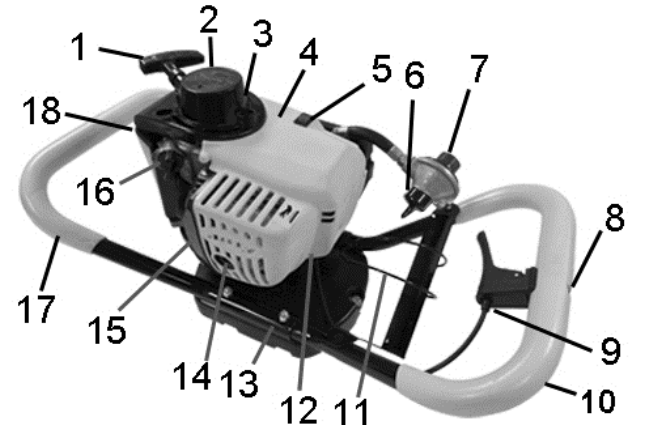

PRO4 Lite™ ICE DRILL PARTS LIST

REF. #	PART #	DESCRIPTION	#USED
1	4451	Recoil Handle	1
"	4180	Mitten Grip Recoil Handle	1
2	4449	Recoil Assembly	1
3	4450	Recoil Starter Cup	1
4	4452	Yellow Engine Shroud	1
5	4323	On-Off Switch	1
6	4271	Black Propane Regulator Vinyl Cap	1
7	4423	Propane Delivery System	1
8	4170	Machine Screw for Cushioned Handles	1
9	4048	Throttle Control Assembly (lever and cable)	1
10	4426	Cushion Handle & Cradle Assy (Throttle Side)	1
11	2627	Propane Tank Spring Clamp	1
12	4458	Ignition Coil	1
13	3722	Handle Plate	2
14	4420	Muffler	1
15	4456	Muffler Cover	1
16	4348	Oil-Fill Dipstick with O-Ring	1
17	4424	Cushion Wing Handle	1
18	4460	Crankcase Cover	1
24	4522	Valve Cover Gasket	1
25	4444	Spark Plug	1
26	4325	Carburetor Gasket	1
27	4321	Air Cleaner Gasket	1
28	4338	Foam Air Filter Element	1
29	4337	Outside Air Cleaner Cover	1
30	4339	Inside Air Cleaner Cover	1
31	4263	Carburetor	1
32	4511	Breather Tube	1
	4473	Engine Hardware Kit (Includes Muffler Bolts)	
50	4049	Set Screw	1
51	2768	Clutch Washer	1
52	2383	Clutch Driver	1
53	3681	Clutch Drum & Pinion Assembly	1
54	3973	Engine Adaptor	1
55	4053	Sockethead Capscrew	4
56	2336	Locknut	7
57	3228	Hex Capscrew	1
58	1689	Flat Washer	11
59	3720	Upper Gear Case Assembly	1
60	1670	Flat Washer	1
61	3634	Teflon® Washer	1
62	3707	Main Gear & Shaft Assembly	1
63	3721	Lower Gear Case Assembly	1
64	3351	Hex Capscrew	4
65	1683	Hex Capscrew	1
66	1119	Lock Washer	5
67	1996	Hex Capscrew	4
75	3996	Replacement E-Z Connect™ Collar w/ Pin	1
76	3730-XT	6" XT Drill Assembly	1
"	2952	8" XT Drill Assembly	1
77	2355	Hex Capscrew	2
78	3536	6" Ripper Blade	1
"	3538	8" Ripper Blade	1
79	3301	6" Blade Protector	1
"	2120	8" Easy Snap™ Blade Protector	1