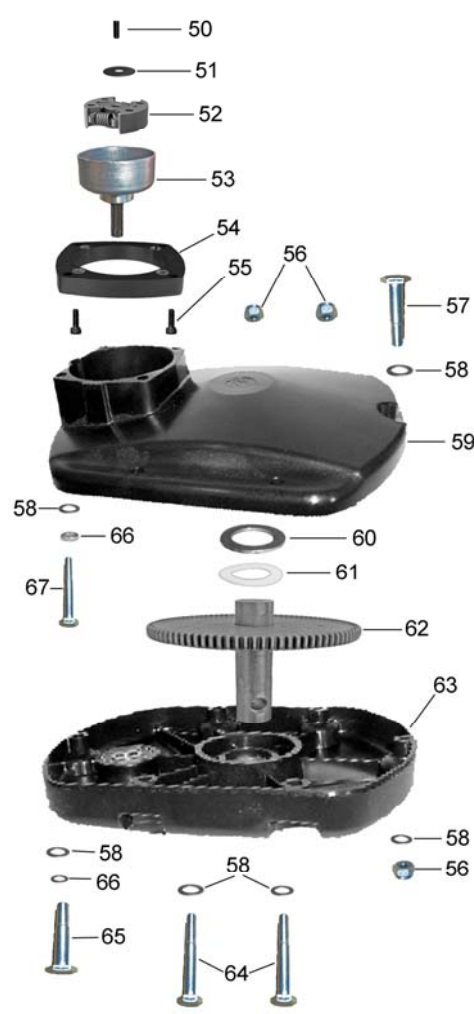

PRO4 Lite™ ICE DRILL PARTS LIST

REF. #	PART #	DESCRIPTION	#USED
1	4451	Recoil Handle	1
"	4180	Mitten Grip Recoil Handle	1
2	4449	Recoil Assembly	1
3	4450	Recoil Starter Cup	1
4	4452	Yellow Engine Shroud	1
5	4323	On-Off Switch	1
6	4271	Black Propane Regulator Vinyl Cap	1
7	4423	Propane Delivery System	1
8	4170	Machine Screw for Cushioned Handles	1
9	4048	Throttle Control Assembly (lever and cable)	1
10	4426	Cushion Handle & Cradle Assy (Throttle Side)	1
11	2627	Propane Tank Spring Clamp	1
12	4458	Ignition Coil	1
13	3722	Handle Plate	2
14	4420	Muffler	1
15	4456	Muffler Cover	1
16	4348	Oil-Fill Dipstick with O-Ring	1
17	4424	Cushion Wing Handle	1
18	4460	Crankcase Cover	1
24	4522	Valve Cover Gasket	1
25	4444	Spark Plug	1
26	4325	Carburetor Gasket	1
27	4321	Air Cleaner Gasket	1
28	4338	Foam Air Filter Element	1
29	4337	Outside Air Cleaner Cover	1
30	4339	Inside Air Cleaner Cover	1
31	4263	Carburetor	1
32	4511	Breather Tube	1
	4473	Engine Hardware Kit (Includes Muffler Bolts)	
50	4049	Set Screw	1
51	2768	Clutch Washer	1
52	2383	Clutch Driver	1
53	3681	Clutch Drum & Pinion Assembly	1
54	3973	Engine Adaptor	1
55	4053	Sockethead Capscrew	4
56	2336	Locknut	7
57	3228	Hex Capscrew	1
58	1689	Flat Washer	11
59	3720	Upper Gear Case Assembly	1
60	1670	Flat Washer	1
61	3634	Teflon® Washer	1
62	3707	Main Gear & Shaft Assembly	1
63	3721	Lower Gear Case Assembly	1
64	3351	Hex Capscrew	4
65	1683	Hex Capscrew	1
66	1119	Lock Washer	5
67	1996	Hex Capscrew	4
75	3996	Replacement E-Z Connect™ Collar w/ Pin	1
76	3730-XT	6" XT Drill Assembly	1
"	2952	8" XT Drill Assembly	1
77	2355	Hex Capscrew	2
78	3536	6" Ripper Blade	1
"	3538	8" Ripper Blade	1
79	3301	6" Blade Protector	1
"	2120	8" Easy Snap™ Blade Protector	1